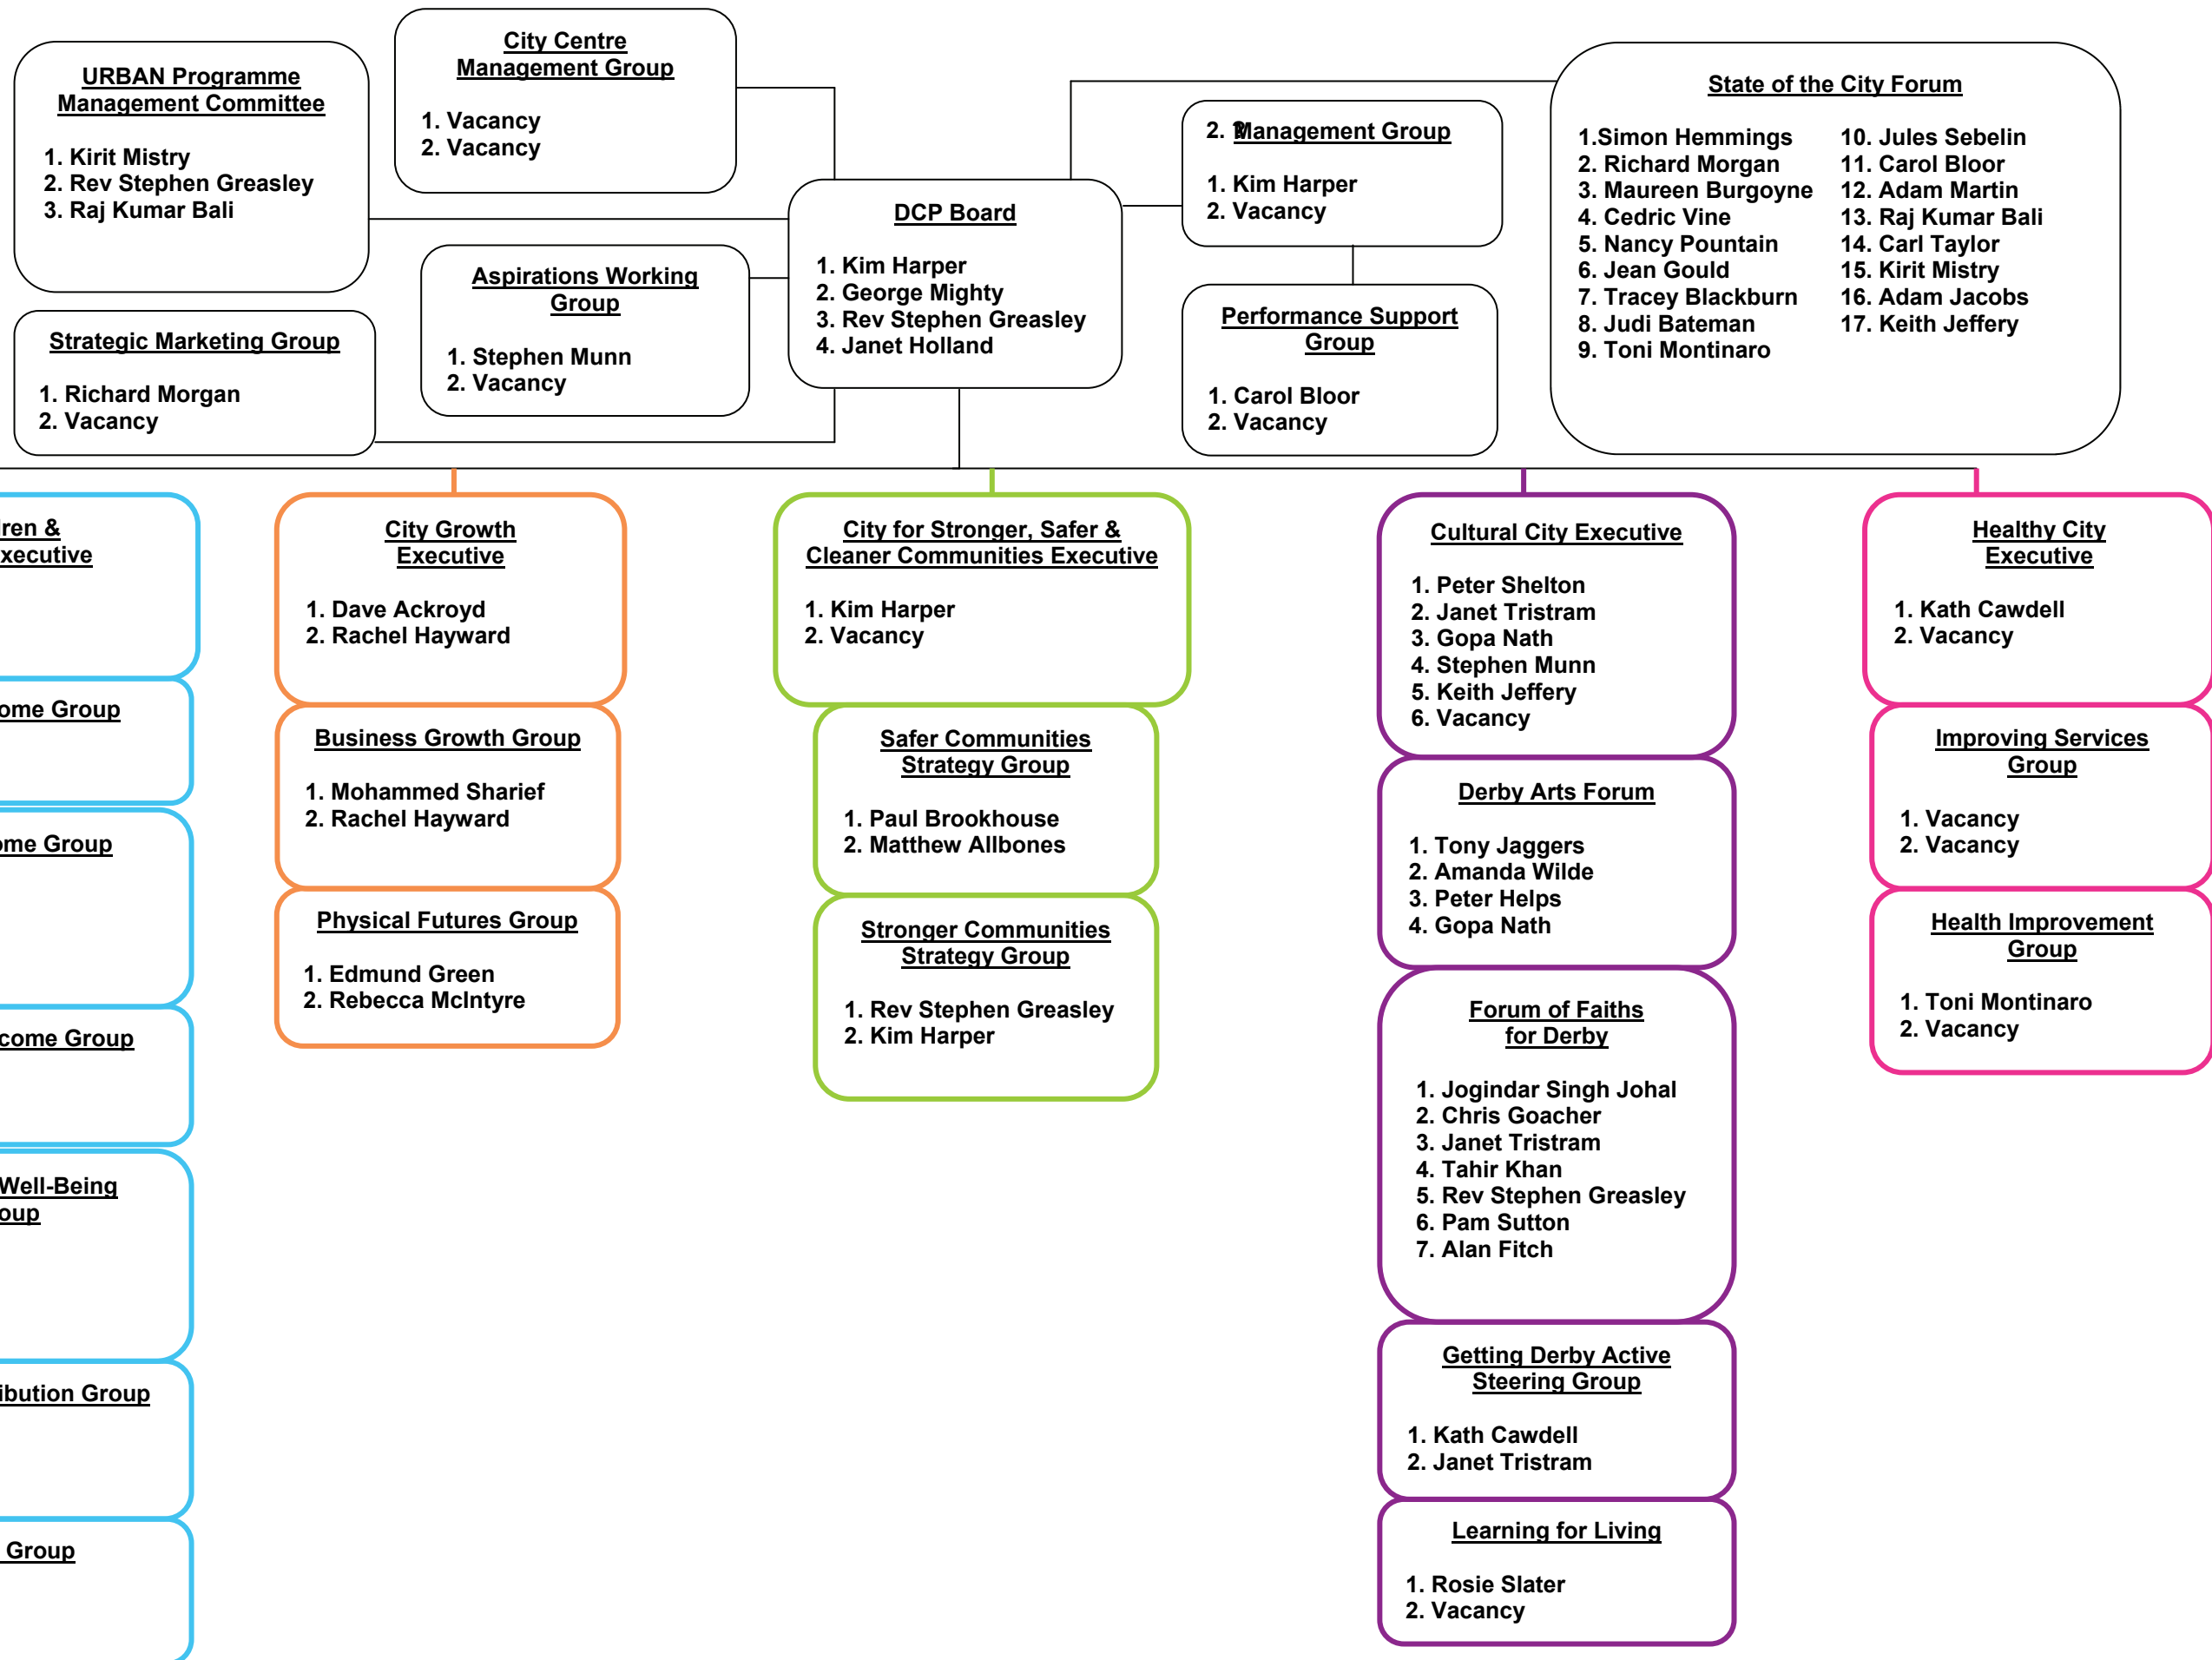

Derby City Partnership Voluntary and Community Sector Representative Structure December 2009

3rd Sector Structure for Sub Groups of the City for Children and Young People

3rd Sector Structure for Sub Groups of the City of Growth

3rd Sector Structure for Sub Groups of the City for Stronger, Safer & Cleaner Communities

3rd Sector Structure for Sub Groups of the City of Culture

3rd Sector Structure for Sub Groups of the City of Health