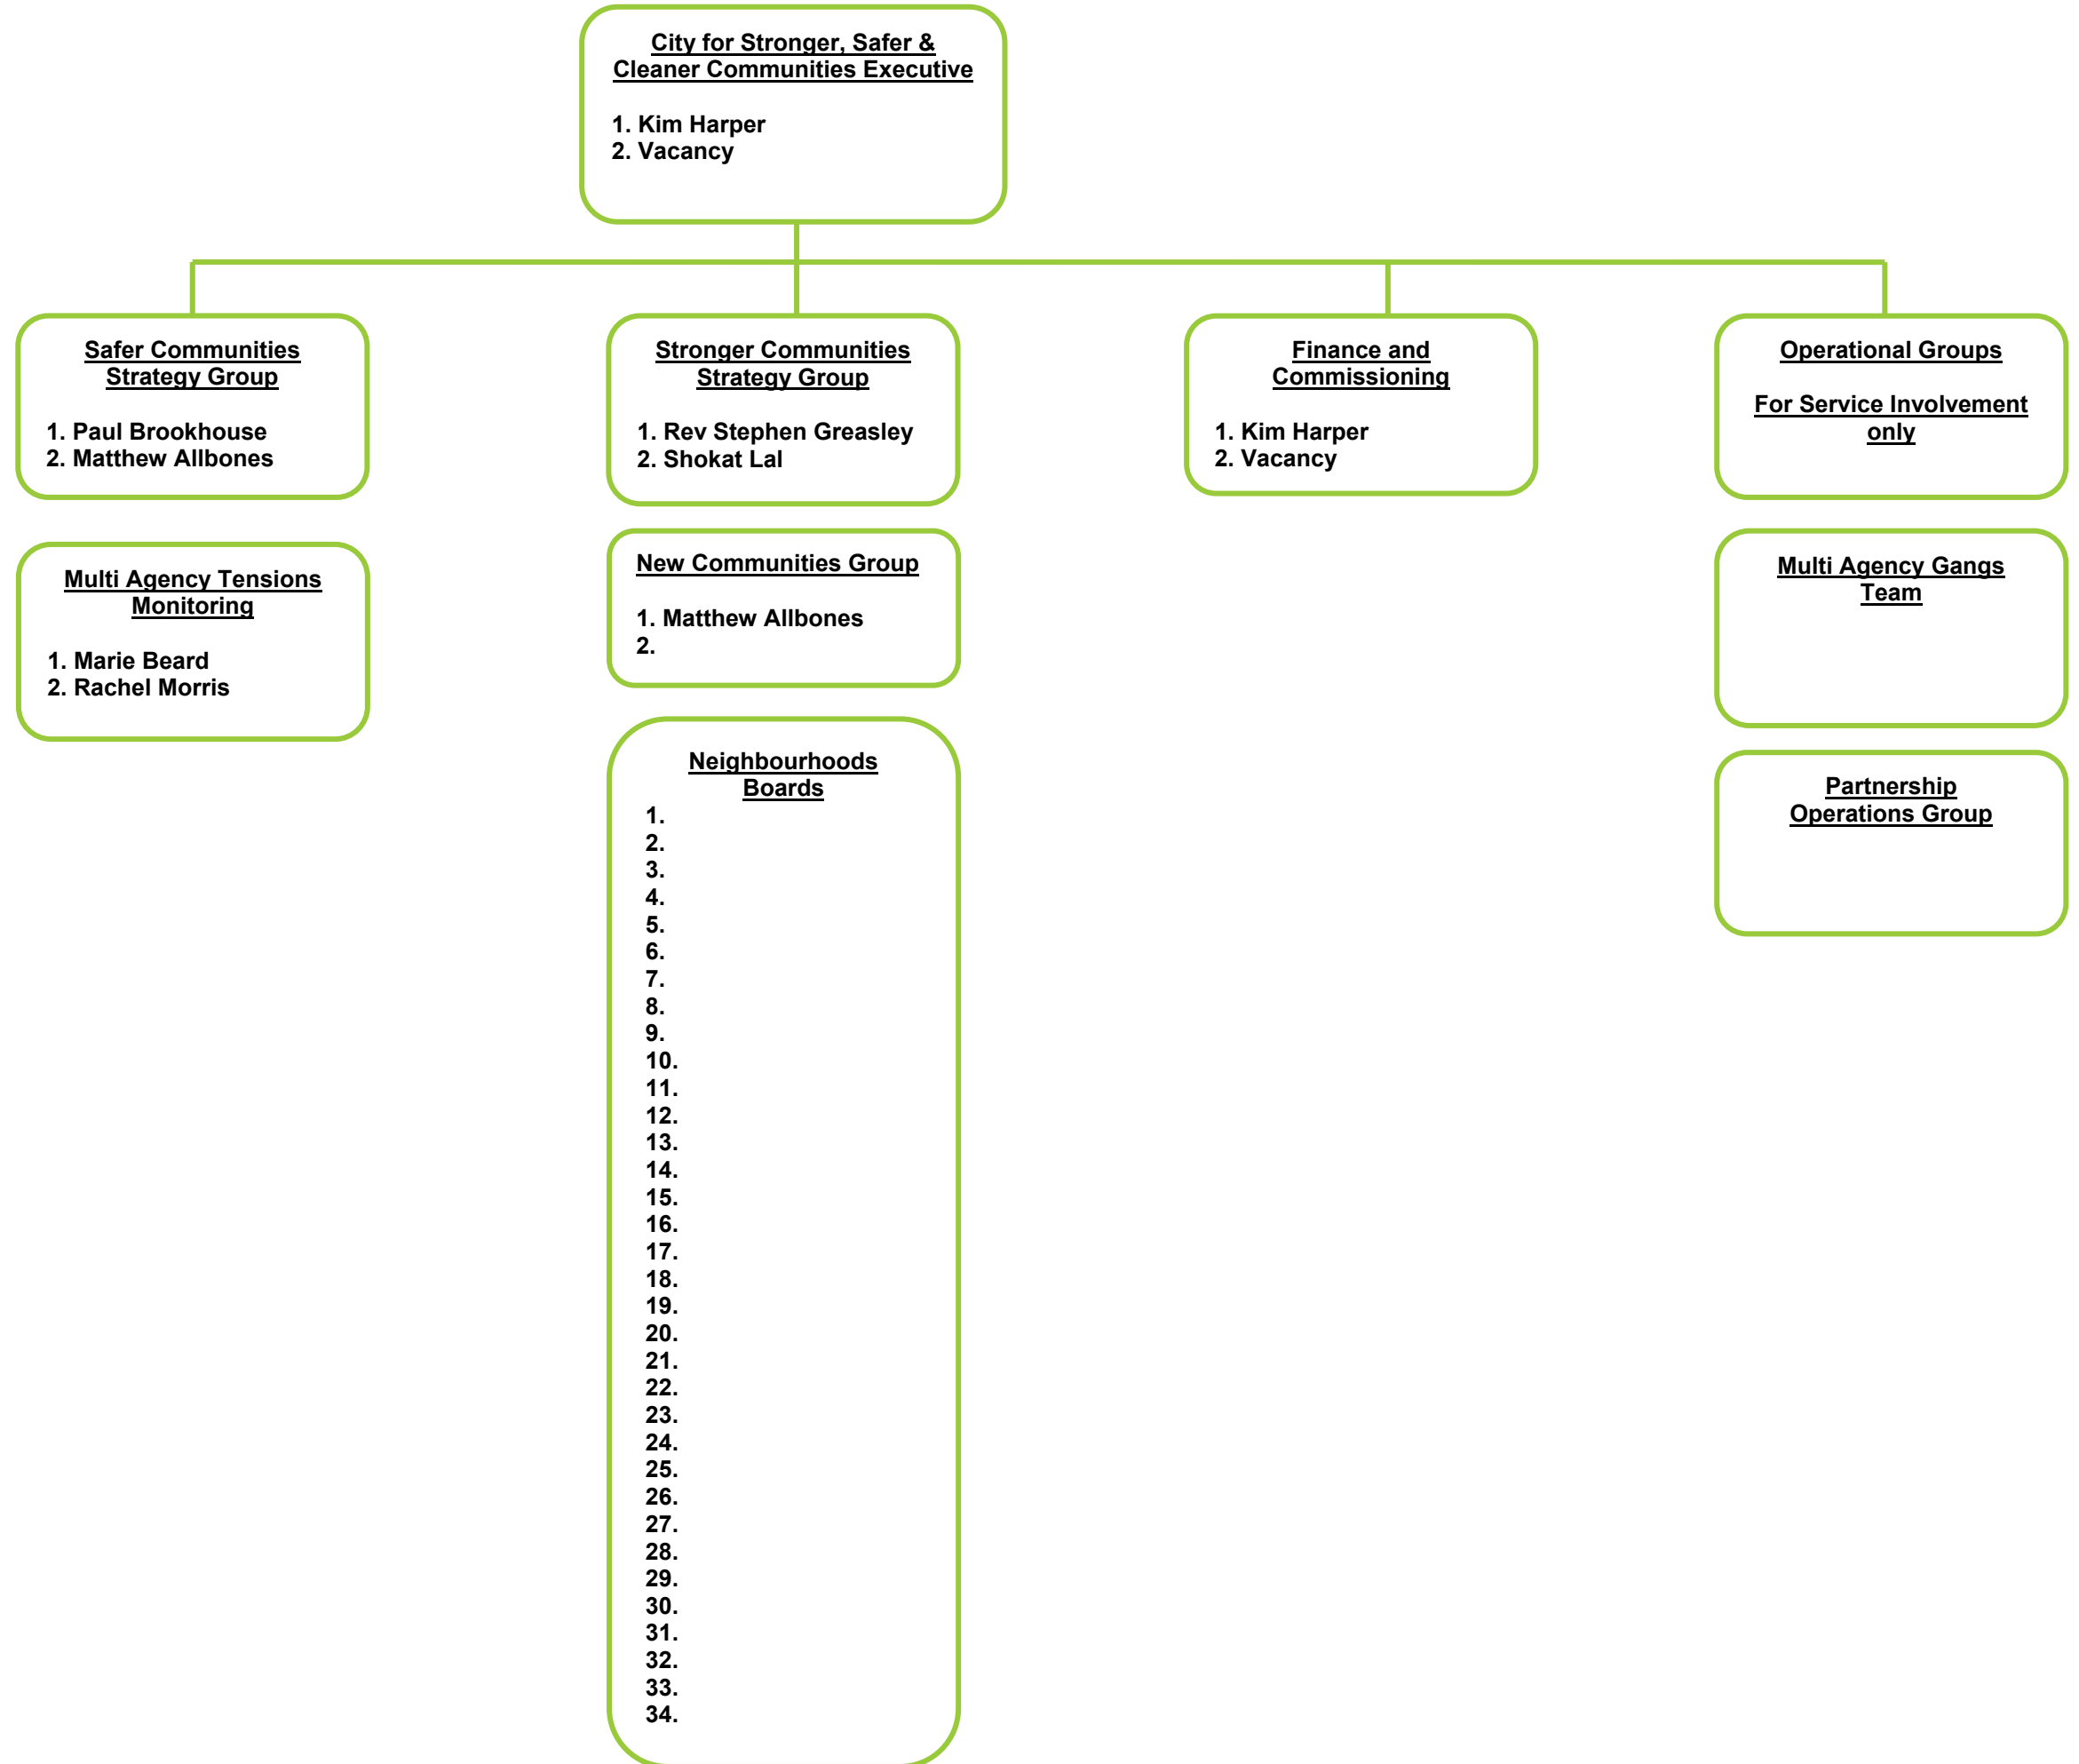

Derby City Partnership Voluntary and Community Sector Representative Structure December 2009

3rd Sector Structure for Sub Groups of the City for Children and Young People

3rd Sector Structure for Sub Groups of the City of Growth

3rd Sector Structure for Sub Groups of the City for Stronger, Safer & Cleaner Communities

3rd Sector Structure for Sub Groups of the City of Culture

3rd Sector Structure for Sub Groups of the City of Health