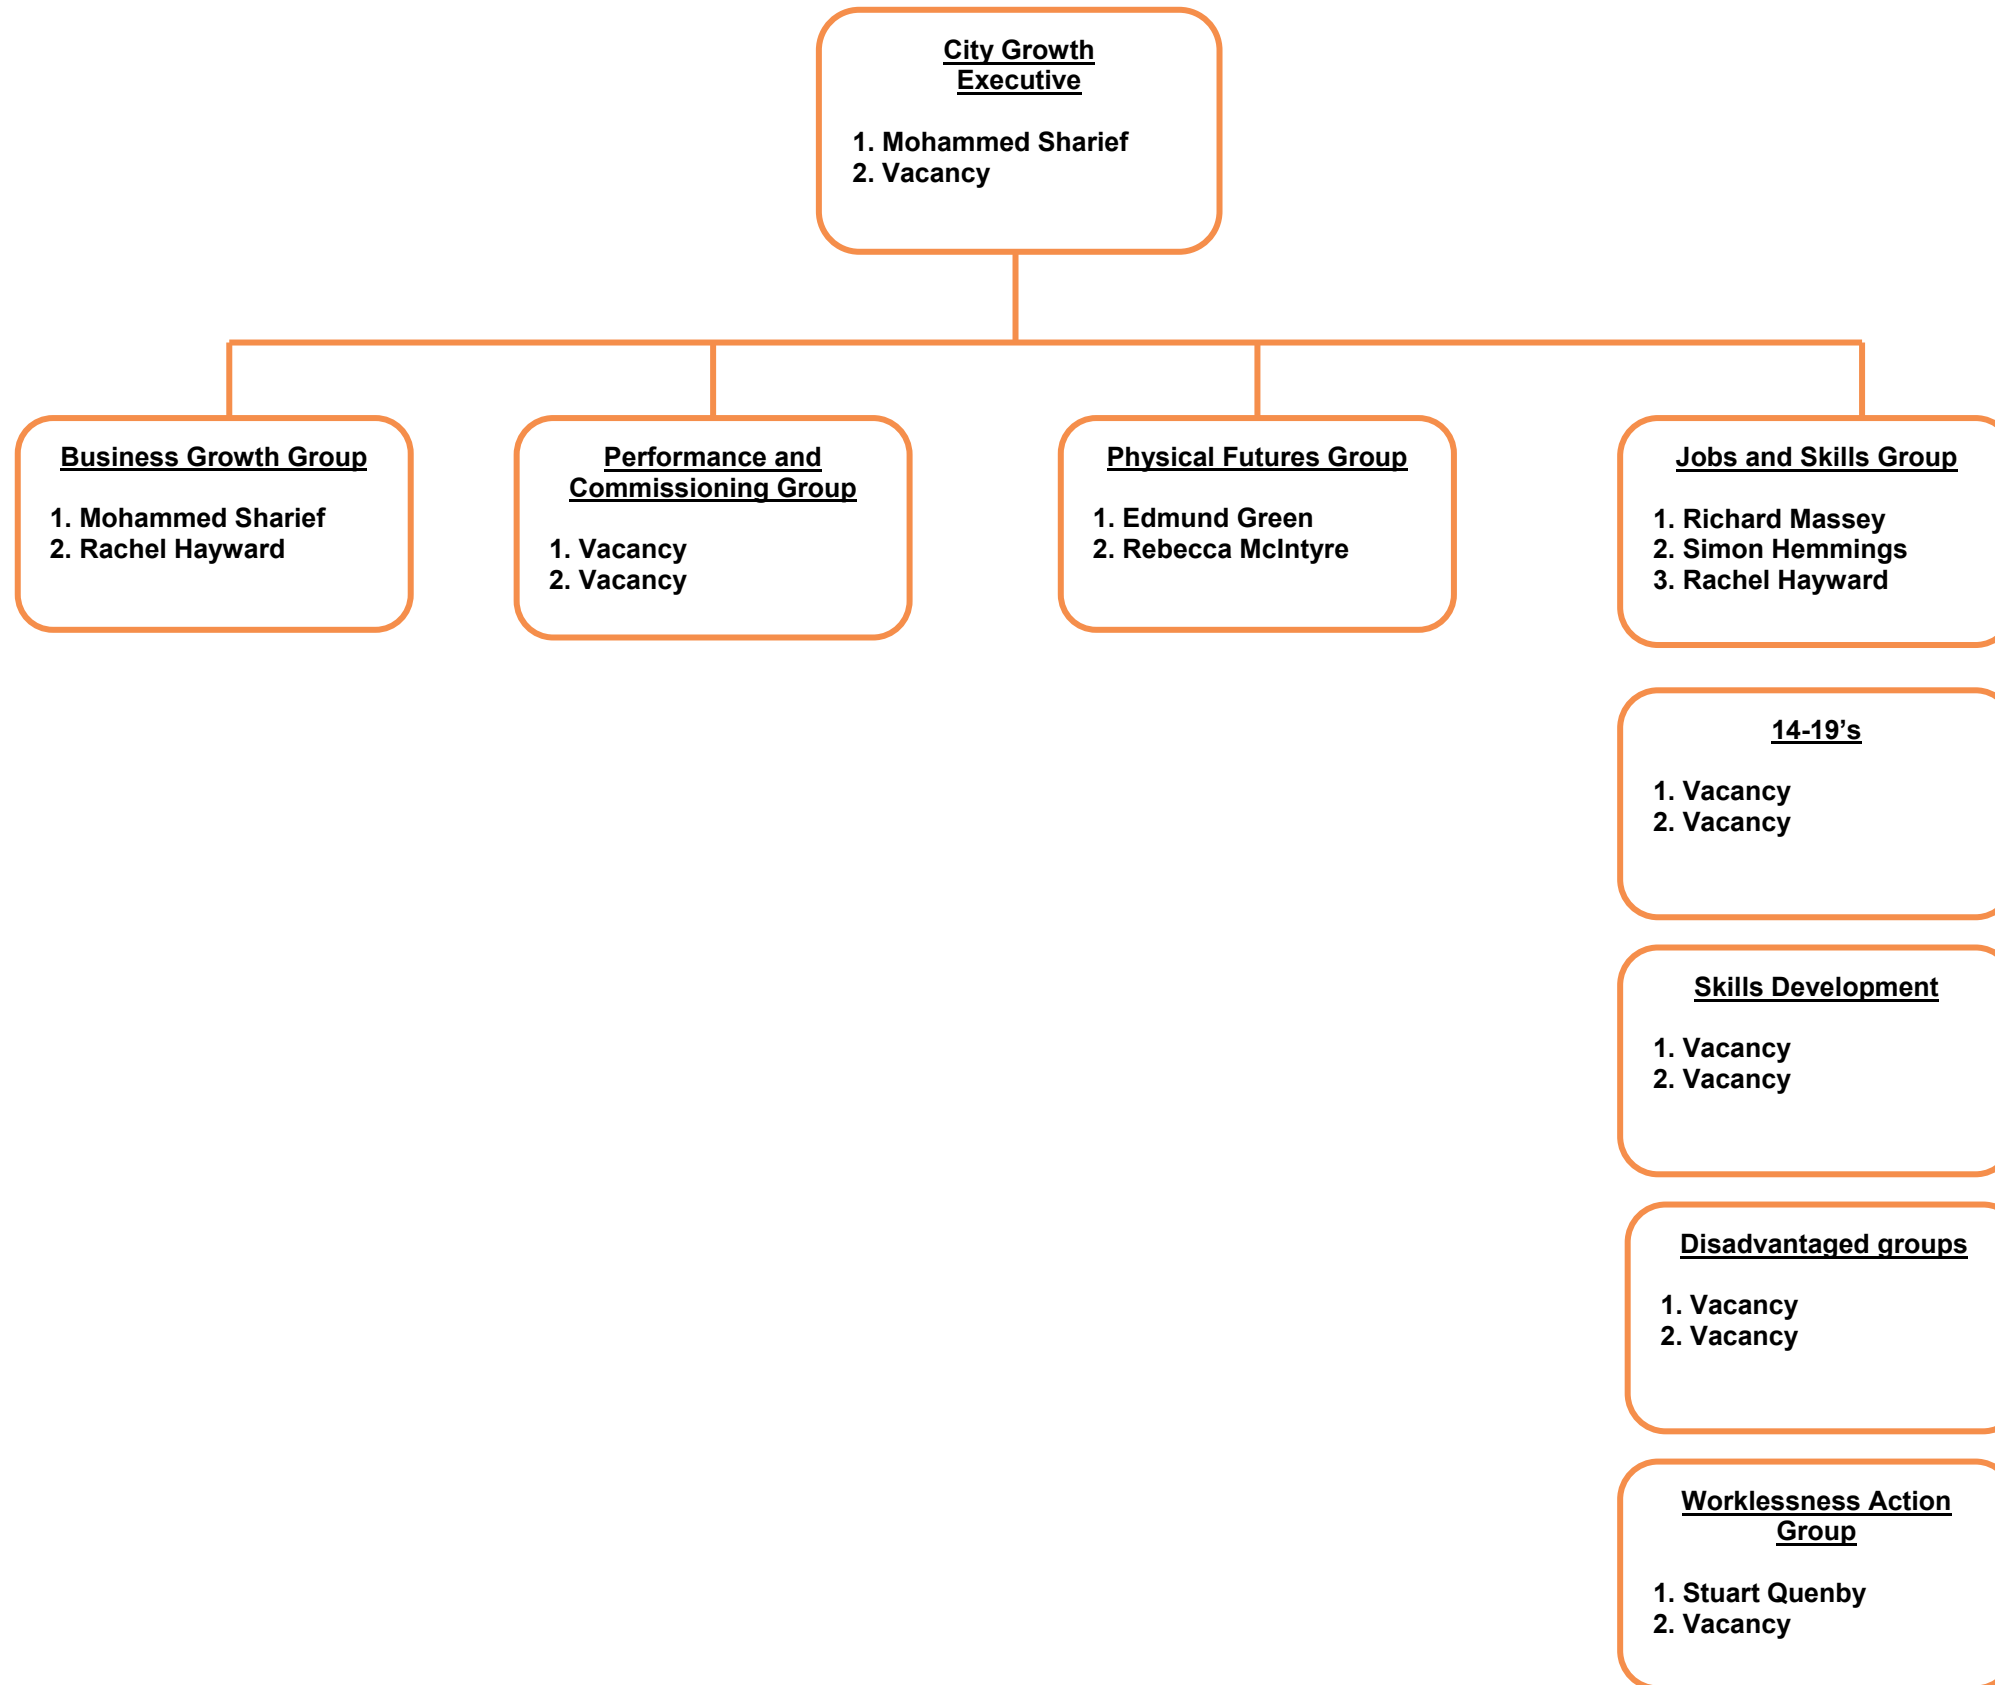

Derby City Partnership Voluntary and Community Sector Representative Structure December 2009

3rd Sector Structure for Sub Groups of the City for Children and Young People

3rd Sector Structure for Sub Groups of the City of Growth

3rd Sector Structure for Sub Groups of the City for Stronger, Safer & Cleaner Communities

3rd Sector Structure for Sub Groups of the City of Culture

3rd Sector Structure for Sub Groups of the City of Health